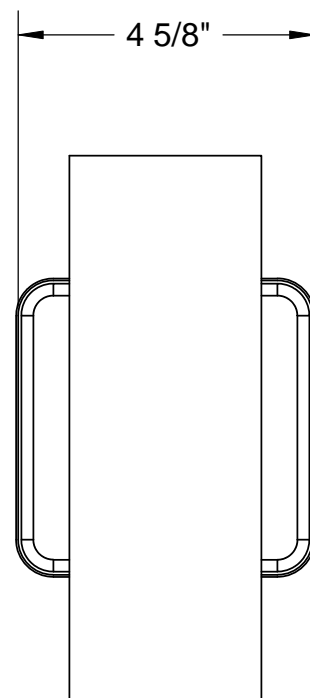

Finishes: White  
Bronze  
Satin Aluminum

**GU-UDS**

Rain shield - add RS to the catalog number  
Light shield - add LS to the catalog number

GU-10 Lamps - open fixtures Max 2 @ 50 watts  
with RS Max 2 @ 20 watts  
with LS Max 1 @ 20 watts

**Remcraft Lighting Products**

Scale 1:3

12870 NW 45th Avenue Miami, FL 33054 USA

05/20/10

SHEET 1 OF 1