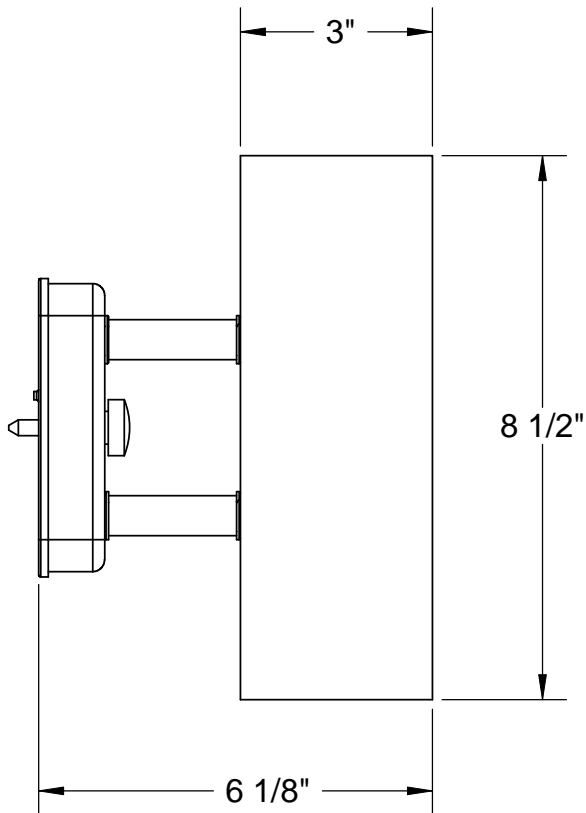

Finishes: White  
Bronze  
Satin Aluminum

**GU-UDS**

Rain shield - add RS to the catalog number  
Light shield - add LS to the catalog number

GU-10 Lamps - open fixtures Max 2 @ 50 watts  
with RS Max 2 @ 20 watts  
with LS Max 1 @ 20 watts

**Remcraft Lighting Products**

Scale 1:3

12870 NW 45th Avenue Miami, FL 33054 USA

05/20/10

SHEET 1 OF 1