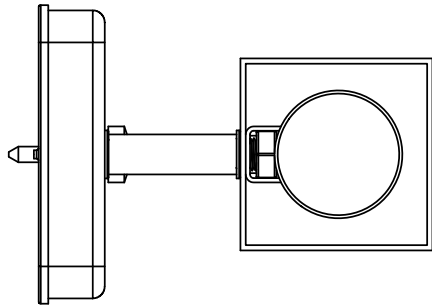

Finishes: White  
Bronze  
Satin Aluminum

**GU-UDS**

Rain shield - add RS to the catalog number  
Light shield - add LS to the catalog number

GU-10 Lamps - open fixtures Max 2 @ 50 watts  
with RS Max 2 @ 20 watts  
with LS Max 1 @ 20 watts