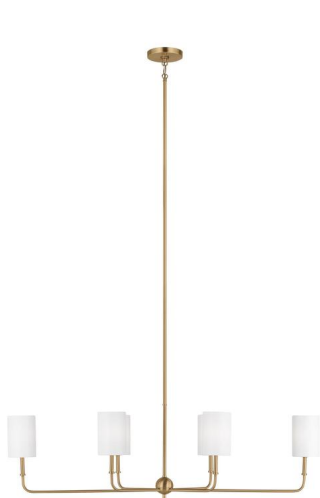

## 3609306EN-848: Six Light Linear Chandelier

### Dimensions:

**Length:** 14"  
**Width:** 44"  
**Height:** 14"  
**Overall Height:** 59 7/8"  
**Wire:** 120" (color/Black)  
**Mounting Proc.:** Screw Collar - Stem  
**Connection:** Mounted To Box  
**Watts:** 3.5  
**Lumens:** 350

### Bulbs:

6 - LED Candelabra Torpedo 3.5w Max. 120v - included

**Collection:** Foxdale

**UPC #:**785652128240

**Finish:** Satin Brass (848)