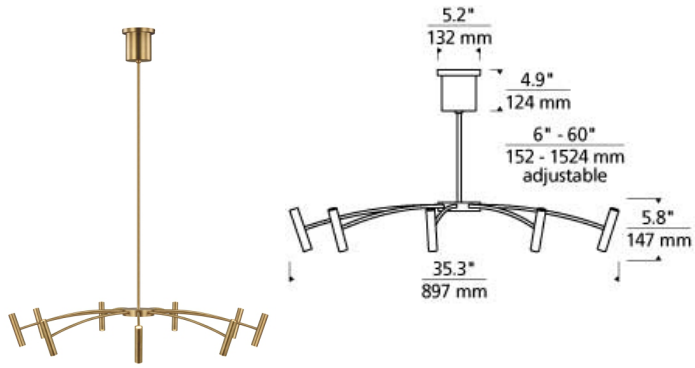

Aerial 40 Chandelier LED

DESCRIPTION

This Aerial chandelier by Tech Lighting features symmetrically spaced arched rods supporting a ring of slim cylindrical heads. The cylinders produce up and down illumination while concealing the integrated LED light sources. Offered in two large diameters, 40" and 55", the Aerial chandelier is highlighted in two contemporary finish options aged brass and matte black and hangs a maximum 60" with the included adjustable stems. A great piece to coordinate with the smaller scale Aerial chandelier in your open living space, dining area and foyer. Lamping options are compatible with most dimmers. Refer to the Dimming Chart for more information. Includes 120 volt 42.7 watts, 2953 total delivered lumens, 3000K LED modules. Dimmable with most LED compatible ELV and TRIAC dimmers. Ships with (4) 12in and (2) 6in rigid stems in coordinating finish. Can be installed on a sloped ceiling up to 45°.

WEIGHT

9-9lb / 4.08-4.08kg ±

ORDERING INFORMATION

700ARL	LENGTH (A)	FINISH	LAMP
	40 40"	R AGED BRASS B MATTE BLACK	-LED930 INTEGRATED LED 90 CRI 3000K 120V (T20/T24)

TECH LIGHTING®

7400 Linder Avenue T 847.410.4400
Skokie, Illinois 60077 F 847.410.4500