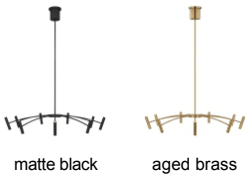

Aerial 40 Chandelier LED

DESCRIPTION

This Aerial chandelier by Tech Lighting features symmetrically spaced arched rods supporting a ring of slim cylindrical heads. The cylinders produce up and down illumination while concealing the integrated LED light sources. Offered in two large diameters, 40" and 55", the Aerial chandelier is highlighted in two contemporary finish options aged brass and matte black and hangs a maximum 60" with the included adjustable stems. A great piece to coordinate with the smaller scale Aerial chandelier in your open living space, dining area and foyer. Lamping options are compatible with most dimmers. Refer to the Dimming Chart for more information. Includes 120 volt 42.7 watts, 2953 total delivered lumens, 3000K LED modules. Dimmable with most LED compatible ELV and TRIAC dimmers. Ships with (4) 12in and (2) 6in rigid stems in coordinating finish. Can be installed on a sloped ceiling up to 45°.

WEIGHT

9-9lb / 4.08-4.08kg ±

ORDERING INFORMATION

700ARL	LENGTH (A)	FINISH	LAMP
	40 40"	R AGED BRASS B MATTE BLACK	-LED930 INTEGRATED LED 90 CRI 3000K 120V (T20/T24)

TECH LIGHTING®

7400 Linder Avenue T 847.410.4400
Skokie, Illinois 60077 F 847.410.4500