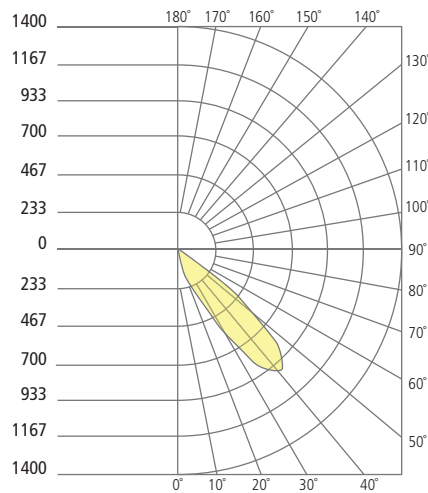

ORDERING INFORMATION

SERIES	CRI/CCT	LENGTH	FINISH	VOLTAGE	OPTIONS
700BARK1	830 80 CRI, 3000K	36 36"	B BLACK	UNV 120V-277V	NONE
	840 80 CRI, 4000K		Z BRONZE		LF IN-LINE FUSE PC BUTTON PHOTOCONTROL EM EMERGENCY BACK-UP GC GFCI

Arkay One Bollard

PHOTOMETRICS*

*For latest photometrics, please visit www.techlighting.com/OUTDOOR

ARKAY ONE BOLLARD

Total Lumen Output: 900.8
 Total Power: 16.09
 Luminaire Efficacy: 56
 Color Temp: 3111K
 CRI: 82.2
 BUG Rating: B0-U2-G0