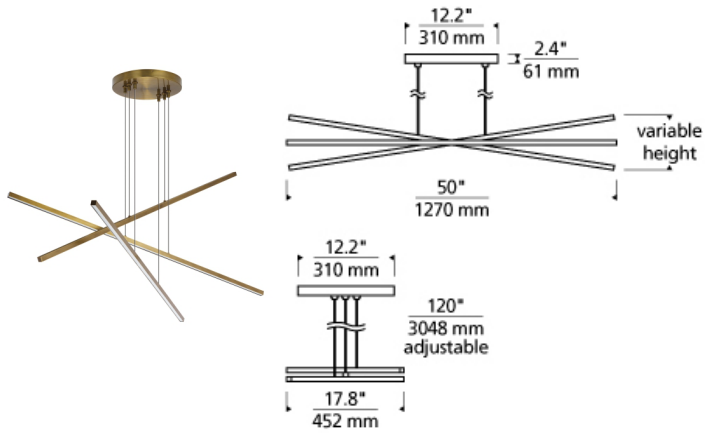

Essence Trio Linear

LED T20

DESCRIPTION

The ultimate in modern minimalism, the Essence Trio by Tech Lighting has three streamlined, linear lengths which are staggered randomly to create this dramatic and oversized modern interpretation of a chandelier. Linear LEDs lights create a warm, downward light glow with the lighting fixture's high performance, energy efficient, integrated LED light source at 3000K and 90 CRI. Ideal for lighting a dining room table, kitchen island or a conference room table, Essence is available in either an Aged Brass finish with Bronze cable or Satin Nickel finish with Clear cable. Its dimensions are 17.8" high and 50" long. Each of the three linear lights are only .75" thick and 7.5" wide. Damp-rated and dimmable. Includes (3) integrated 120 volt 20 watt, 2682.2 total delivered lumens, 90 CRI, 3000K LED modules. Dimmable with most LED compatible ELV and TRIAC dimmers. Includes 10 feet of field-cuttable cable.

WEIGHT

10.5-11lb / 4.76-4.99kg ±

aged brass

satin nickel

ORDERING INFORMATION

700LSESN3 FINISH

LAMP

R AGED BRASS
S SATIN NICKEL