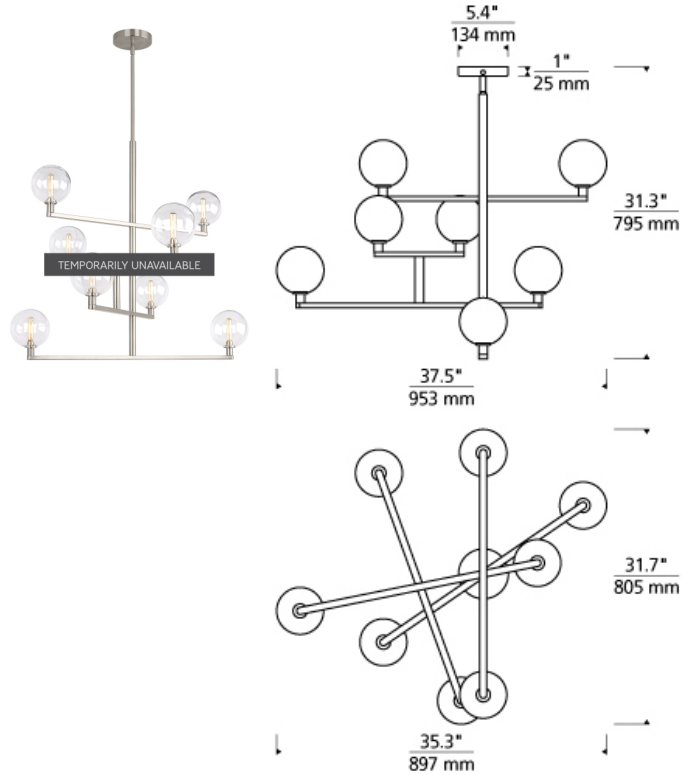

## DESCRIPTION

The Gambit LED chandelier from Tech Lighting exudes undeniable beauty and warm contemporary style through its bold use of high end mixed materials and retro-inspired, fully dimmable LED lamping. This broadly appealing contemporary design is offered in two on-trend finishes, rich aged brass and sleek satin nickel, each bring a unique take on this highly impactful silhouette. The convergence of contrasting elements including hard lines from their elegantly plated metal hardware and soft curves from their seemingly delicate yet durable borosilicate glass globes make this chandelier incredibly attractive. Together with the coordinating Gambit wall sconce light and various Gambit multi-port chandeliers also from Tech Lighting, this distinctive chandelier is sure to add an incredibly warm allure to dining room lighting, kitchen lighting and living room lighting applications alike. Rated for (8) 5 watt, E12 candelabra base (Lamp Not Included). LED includes (8) 120 volt, 2 watt, 160 delivered lumens (1280 total delivered lumens), 2700K, E12 base LED vintage tubular lamps. Fixture provided with 60 inches of variable rigid stems (includes (2) 6" and (4) 12") in coordinating finish. Dimmable with most LED compatible ELV and TRIAC dimmers. Can be installed on sloped ceiling up to 45°.

## INSTALLATION

This product can mount to either a 4" square electrical box with round plaster ring or an octagon electrical box.

## WEIGHT

7.5-7.5lb / 3.4-3.4kg ±

## ORDERING INFORMATION

700GMB	COLOR	FINISH	LAMP
C	CLEAR	R AGED BRASS S SATIN NICKEL	NO LAMP -LED927 T6 LED 90 CRI 2700K 120V (T20/T24)

700 GMB \_\_\_\_\_

FIXTURE TYPE: \_\_\_\_\_

JOB NAME: \_\_\_\_\_

NOTES: \_\_\_\_\_