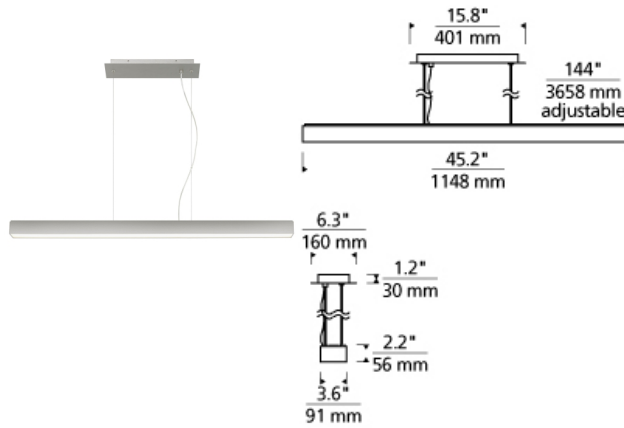

LINEAR SUSPENSION

Knox Linear Suspension LED T20

DESCRIPTION

Strong lines coupled with industrial simplicity create the handsome linear fixture known as Knox, by Tech Lighting. This LED suspension fixture performs as it must with such a simple yet striking design. Due to its simple construction the Knox allows the LED lamping to take center stage with ample task lighting distribution. Ideal lighting spaces for the Knox suspension include dining room lighting, home office lighting and professional conference room lighting. Your choice of LED lamping ships with the Knox saving you both time and money, all LED lamping options are fully dimmable to create the desired ambiance in any space. At 40 watts of LED strips, it will provide incredible illumination in virtually any environment 1952.1 delivered lumens, 90 CRI 3000K LED. Includes twelve feet of field-cutable satin cable. Dimmable with most LED compatible ELV or Triac dimmer. 277V compatible with 0-10V dimmers.

INSTALLATION

This product can mount to either a 4" square electrical box with round plaster ring or an octagonal electrical box (not included).

WEIGHT

18-18.5lb / 8.16-8.39kg ±

black

satin nickel

ORDERING INFORMATION