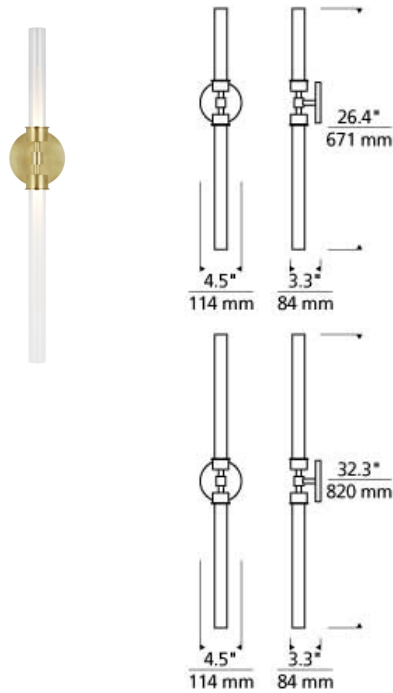

Linger Wall/Bath

LED ADA

DESCRIPTION

Tech Lighting's Linger wall sconce provides up and down light with two LED lights shaped by an acrylic cylinder. Available in polished nickel and natural brass that will slowly patina for an exquisitely timeless look. Also available as a one-light wall sconce, both options beautifully illuminate your bathroom, vanity and hallway. Complete your look with the Linger chandeliers. Lamping options are compatible with most dimmers. Refer to Dimming Chart for more information. Ships with two long shades and one short shade to create your preferred design. Includes 120 volt 17.4 watts, 1144.8 delivered lumens, 3000K LED module. Dimmable with most LED compatible ELV and TRIAC dimmers. 277V compatible with 0-10V dimmers. Mounts horizontally or vertically. ADA compliant. Ships with (1) 7.5IN and (2) 13.5IN additional pieces of glass for customization.

INSTALLATION

This product can mount to either a 4" square electrical box with round plaster ring or an octagonal electrical box (not included).

WEIGHT

3-3lb / 1.36-1.36kg ±

natural brass natural brass alternate version polished nickel polished nickel alternate version

ORDERING INFORMATION

700BCLNG	SHAPE OR SIZE	FINISH	LAMP
2	2-LIGHT VANITY	NB NATURAL BRASS N POLISHED NICKEL	-LED930 INTEGRATED LED 90 CRI 3000K 120V (T24) -LED930-277 INTEGRATED LED0 90 CRI 3000K 277V

TECH LIGHTING®