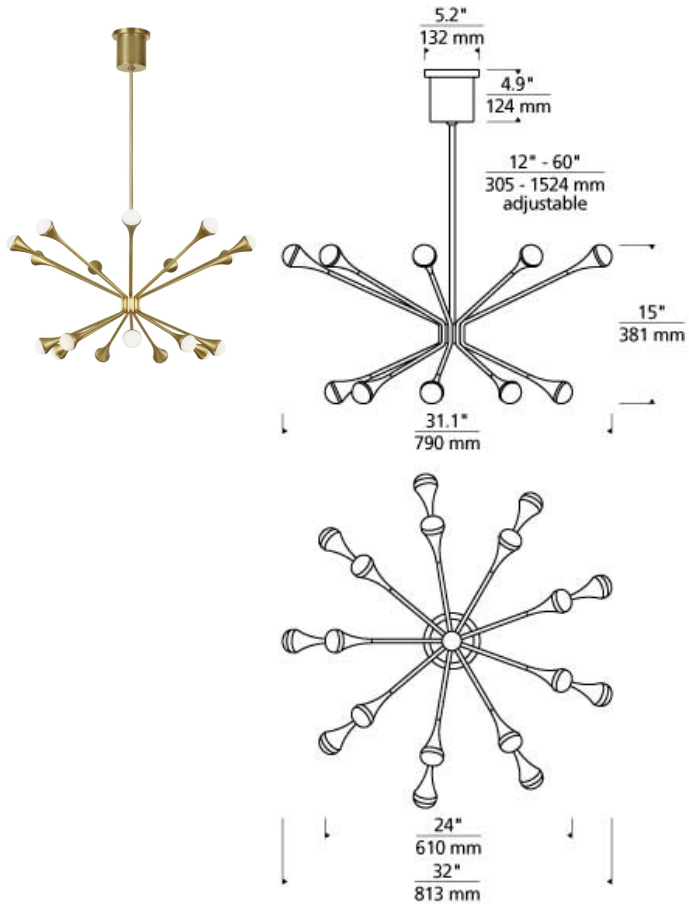

Lody 18-Light Chandelier

LED

DESCRIPTION

This Mid-Century Modern-inspired family, Lody by Tech Lighting, recreates a retro look with contemporary appeal. The Lody 18-Light chandelier features 18 orbbed diffusers mounted to the ends of flared arms to create two rings of up and down LED illumination. Offered in three clean finishes, aged brass, matte black and polished nickel, Lody provides a modern lighting statement for living rooms, dining rooms, foyers along with commercial and hospitality spaces. Complete the look with additional Lody chandelier options, and bath lights. Lamping options are compatible with most dimmers. Refer to the Dimming Chart for more information. Includes 120-277 volt universal 50.4 watts 1944 total delivered lumens, 3000K LED modules. DIMMABLE with most LED compatible ELV dimmers. Ships with (4) 12" and (2) 6" rigid stems in coordinating finish. Can be installed on a sloped ceiling up to 45°.

WEIGHT

13-13lb / 5.9-5.9kg ±

ORDERING INFORMATION

700LDY	SHAPE OR SIZE	FINISH	LAMP
18	18-LIGHT CHANDELIER	R AGED BRASS B MATTE BLACK N POLISHED NICKEL	-LED930 LED 90 CRI 3000K 120V-277V UNV (T20/T24)

Tech Lighting, L.L.C.

700 LDY _____

FIXTURE TYPE: _____

JOB NAME: _____

NOTES: _____