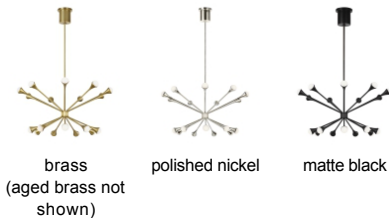

Lody 18-Light Chandelier

LED

DESCRIPTION

This Mid-Century Modern-inspired family, Lody by Tech Lighting, recreates a retro look with contemporary appeal. The Lody 18-Light chandelier features 18 orbbed diffusers mounted to the ends of flared arms to create two rings of up and down LED illumination. Offered in three clean finishes, aged brass, matte black and polished nickel, Lody provides a modern lighting statement for living rooms, dining rooms, foyers along with commercial and hospitality spaces. Complete the look with additional Lody chandelier options, and bath lights. Lamping options are compatible with most dimmers. Refer to the Dimming Chart for more information. Includes 120-277 volt universal 50.4 watts 1944 total delivered lumens, 3000K LED modules. DIMMABLE with most LED compatible ELV dimmers. Ships with (4) 12" and (2) 6" rigid stems in coordinating finish. Can be installed on a sloped ceiling up to 45°.

WEIGHT

13-13lb / 5.9-5.9kg ±

ORDERING INFORMATION

700LDY	SHAPE OR SIZE	FINISH	LAMP
18	18-LIGHT CHANDELIER	R AGED BRASS B MATTE BLACK N POLISHED NICKEL	-LED930 LED 90 CRI 3000K 120V-277V UNV (T20/T24)

Tech Lighting, L.L.C.