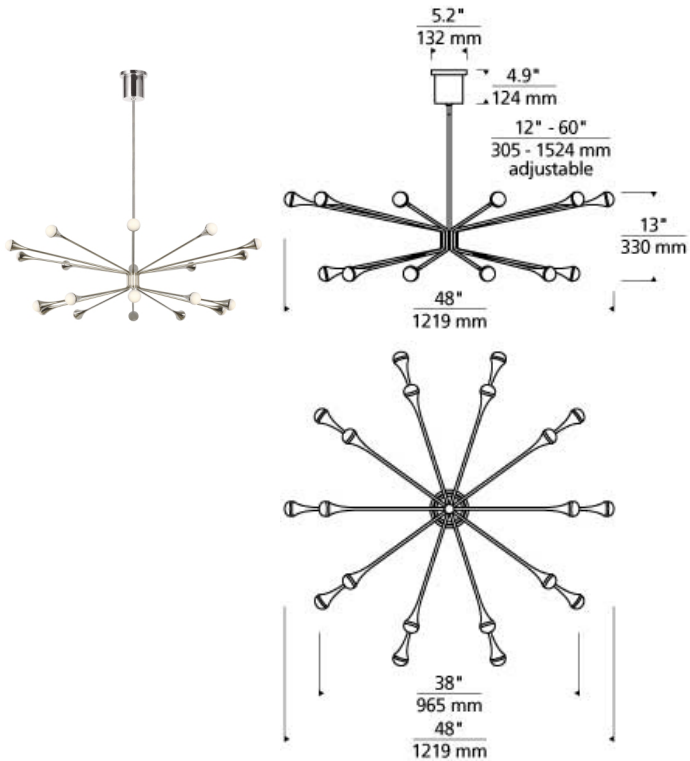

Lody 20-Light Chandelier

LED

DESCRIPTION

This Mid-Century Modern-inspired family, Lody by Tech Lighting, recreates a retro look with contemporary appeal. This Lody chandelier features 20 orbed diffusers mounted at the ends of flared arms to create two rings of up and down LED illumination. Offered in three clean finishes, aged brass, matte black and polished nickel, Lody provides a modern lighting statement for your living room, dining room and hospitality. Complete the look with more Lody chandelier options and bath light. Lamping options are compatible with most dimmers. Refer to the Dimming Chart for more information. Includes 120-277 volt universal 56 watts, 2081 delivered lumens, 3000K LED modules. Dimmable with most LED compatible ELV dimmers. Ships with (4) 12" and (2) 6" rigid stems in coordinating finish. Can be installed on a sloped ceiling up to 45°.

WEIGHT

14-14lb / 6.35-6.35kg ±

aged brass

polished nickel

matte black

ORDERING INFORMATION

700LDY	SHAPE OR SIZE	FINISH	LAMP
20	20-LIGHT	R AGED BRASS B MATTE BLACK N POLISHED NICKEL	-LED930 INTEGRATED LED 90 CRI 3000K 120V-277V UNV (T20/T24)