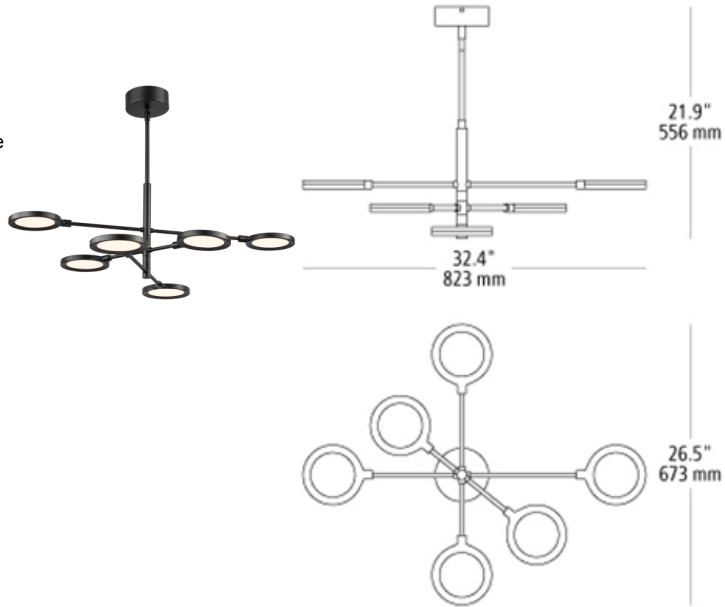

Spectica 6 Chandelier LED T20

DESCRIPTION

The Spectica chandelier by Tech Lighting is an entirely modern take on the traditional chandelier. This artful and energy-saving piece features a conveniently adjustable look with a swiveling canopy, adjustable arms and rotating head, with a few simple adjustments precise lighting can be achieved in any space. The Spectica chandelier scales at 32.4" in length, 26.5" in width and 21.88" in height making for a slightly modest scale ideal for dining room settings, foyers and conference rooms. The Spectica chandelier is one of three in the Spectica Collection, simply search for the Spectica chandelier to find its closets relatives. A Matte Black or Satin Gold finish further enhance this contemporary piece. The Spectica houses a fully dimmable unidirectional Integrated LED light source. LED includes (6) 7.2 watt 2771 total delivered lumens 90 CRI 3000K LED module. Dimmable with most LED compatible ELV and TRIAC dimmers. 277V compatible with 0-10V dimmers. Includes three 12in stems, two 6in stems and one 3in stem.

WEIGHT

7.5-8lb / 3.4-3.63kg ±

matte black

satin gold

ORDERING INFORMATION

700SPCT COLOR	FINISH	LAMP
ACRYLIC	B MATTE BLACK G SATIN GOLD	-LED930 LED 90 CRI 3000K 120V -LED930-277 LED 90 CRI 3000K 277V

7400 Linder Avenue T 847.410.4400
Skokie, Illinois 60077 F 847.410.4500