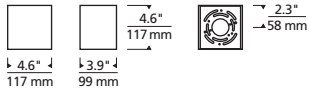

### Key features

- Tool-free, independent, up/down beam angle adjustment 10° - 120°
- Asymmetric or Symmetric Beam Shaping
- Lockable
- Angle markers for consistent and precise aiming

### SPECIFICATIONS

DELIVERED LUMENS	554
WATTS	18.7
VOLTAGE	Universal 120V - 277V
DIMMING	0-10V, ELV, TRAC, CL
LIGHT DISTRIBUTION	Symmetric or Asymmetric depending on barn doors position
MOUNTING OPTIONS	Wall
OPTICS	Adjustable beam spread
CCT	2700K, 3000K or 4000K
CRI	90+
COLOR BINNING	3-Step
BUG RATING	B0-U3-G0
DARK SKY	Non-Compliant
WET LISTED	IP65
GENERAL LISTING	ETL, ADA
CALIFORNIA TITLE 24	Can be used to comply with CEC 2016 Title 24 Part 6 for outdoor use. Registration with CEC Appliance Database not required.
START TEMP	-30°C
FIELD SERVICEABLE LED	Yes
CONSTRUCTION	Aluminum
HARDWARE	Stainless Steel
FINISH	Powder Coat
LED LIFETIME	L70; 35,000 Hours
WARRANTY*	5 years
WEIGHT	2.4 lbs.

### ORDERING INFORMATION

7000WVEX	CRI/CCT	LENGTH	FINISH	INPUT VOLTAGE
927	90 CRI, 2700K	4 4"	H CHARCOAL	UNV UNV 120V-277V
930	90 CRI, 3000K		Z BRONZE	
940	90 CRI, 4000K		W WHITE	
			B BLACK	

SHIPS WITH OPTIONAL ACRYLIC COVER FOR PROTECTION AGAINST OUTDOOR DEBRIS.