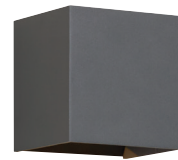

VEX
shown in charcoal