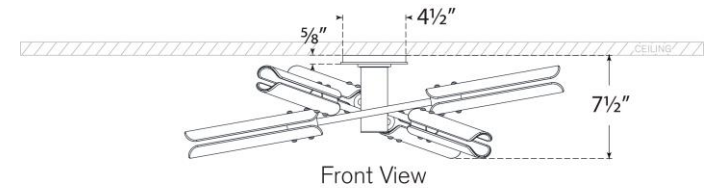

## Casoria XL Radial Flush Mount

Item # ARN 4480HAB-CG

Designer: AERIN

Height: 7.5"

Width: 28"

Canopy: 4.5" Round

Finishes: BZ, HAB, PN

Glass Options: CG

Socket: 6 - E12 Candelabra

Wattage: 6 - 6.5 LED B11

Weight: 11 Pounds

Note: UL Only

Front View

Top View