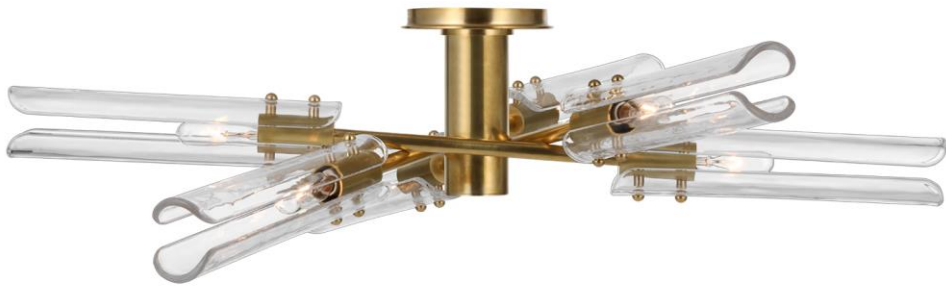

## Casoria XL Radial Flush Mount

Item # ARN 4480HAB-CG

Designer: AERIN

Height: 7.5"

Width: 28"

Canopy: 4.5" Round

Finishes: BZ, HAB, PN

Glass Options: CG

Socket: 6 - E12 Candelabra

Wattage: 6 - 6.5 LED B11

Weight: 11 Pounds

Note: UL Only

Front View

Top View