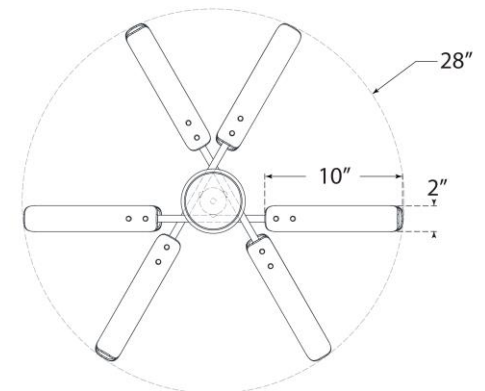

## Casoria XL Radial Flush Mount

Item # ARN 4480HAB-CG

Designer: AERIN

Height: 7.5"

Width: 28"

Canopy: 4.5" Round

Finishes: BZ, HAB, PN

Glass Options: CG

Socket: 6 - E12 Candelabra

Wattage: 6 - 6.5 LED B11

Weight: 11 Pounds

Note: UL Only

Front View

Top View