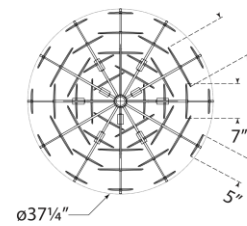

TEAR SHEET

Loire Large Chandelier

Item # ARN 5450PN-WSG

Designer: AERIN

O/A Height: 55"

Fixture Height: 20"

Min. Custom Height: 23"

Width: 37.25"

Canopy: 4.25" Round

Finishes: G, PN

Glass Options: WSG

Socket: 9 - E12 Candelabra

Wattage: 9 - 40 C11

Weight: 59 Pounds

Note: Custom Height Available

Top View

Front View