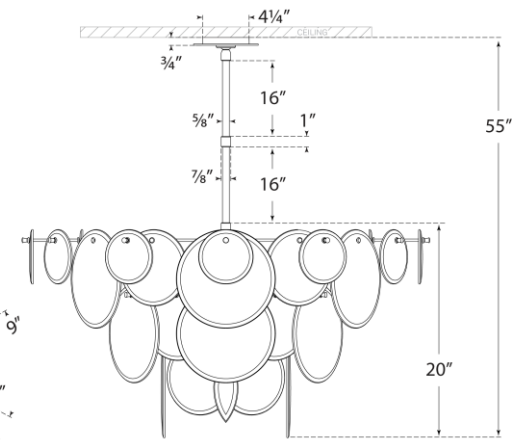

TEAR SHEET

Loire Large Chandelier

Item # ARN 5450PN-WSG

Designer: AERIN

O/A Height: 55"

Fixture Height: 20"

Min. Custom Height: 23"

Width: 37.25"

Canopy: 4.25" Round

Finishes: G, PN

Glass Options: WSG

Socket: 9 - E12 Candelabra

Wattage: 9 - 40 C11

Weight: 59 Pounds

Note: Custom Height Available

Top View

Front View