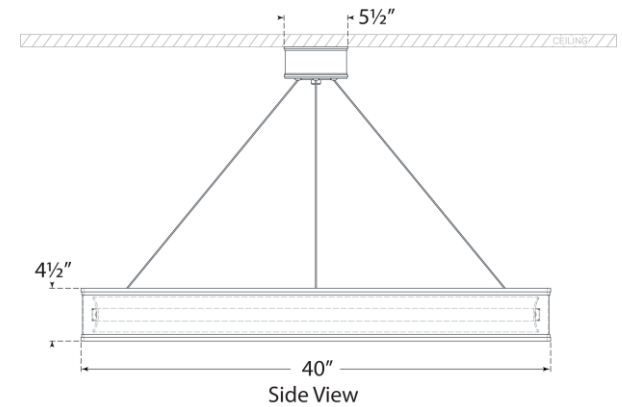

## Connery 40" Ring Chandelier

Item # CHC 1616AB

Designer: Chapman & Myers

Height: 20" - 120"

Fixture Height: 4.5"

Width: 40"

Canopy: 5.25" Round

Finishes: AB, BZ, PN, WHT/AB

Socket: Dedicated LED

Wattage: 85w (6800lm)

Note: UL Only

Bottom View(1:2)