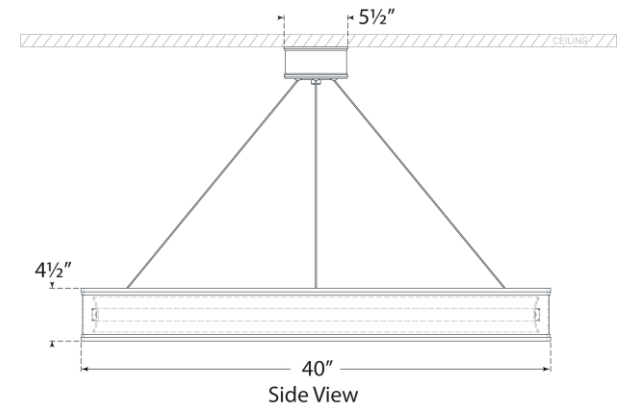

SPEC SHEET

Connery 40" Ring Chandelier

Item # CHC 1616BZ

Designer: Chapman & Myers

Height: 20" - 120"

Fixture Height: 4.5"

Width: 40"

Canopy: 5.25" Round

Finishes: AB, BZ, PN, WHT/AB

Socket: Dedicated LED

Wattage: 85w (6800lm)

Note: UL Only

Bottom View(1:2)