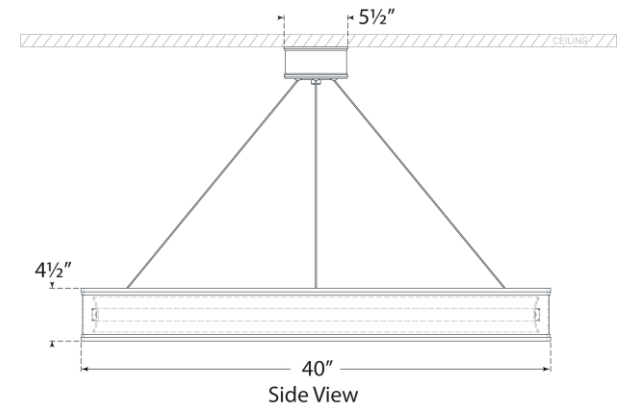

## Connery 40" Ring Chandelier

Item # CHC 1616PN

Designer: Chapman & Myers

Height: 20" - 120"

Fixture Height: 4.5"

Width: 40"

Canopy: 5.25" Round

Finishes: AB, BZ, PN, WHT/AB

Socket: Dedicated LED

Wattage: 85w (6800lm)

Note: UL Only

Bottom View(1:2)