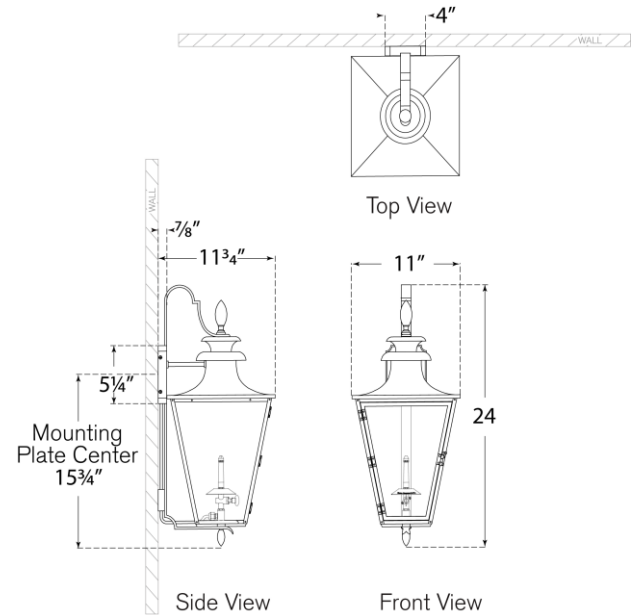

TEAR SHEET

Albermarle Small Bracketed Gas Wall Lantern

Item # CHO 2435SC-CG

Designer: Chapman & Myers

Height: 24"

Width: 11"

Extension: 11.75"

Backplate: 4" x 5.25" Decorative

Gas light fixture supplied with 3/16" copper gas line and 3/16" x 1/4" gas line adaptor