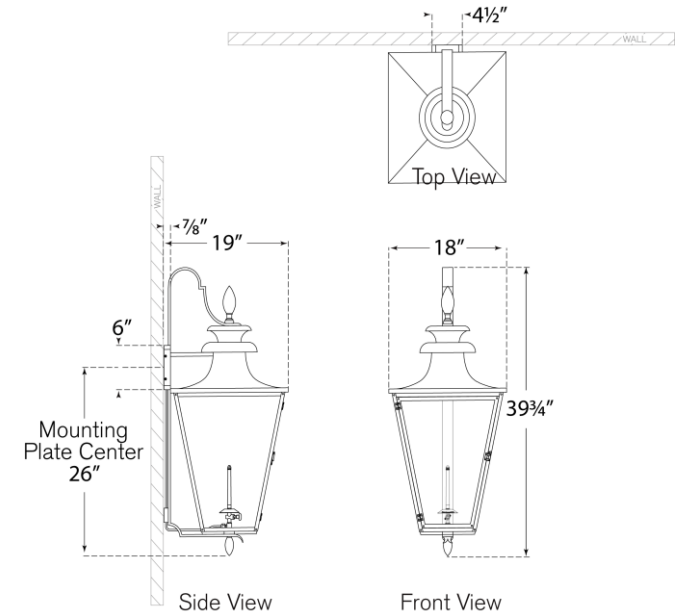

TEAR SHEET

Albermarle Large Bracketed Gas Wall Lantern

Item # CHO 2437BLK-CG

Designer: Chapman & Myers

Height: 39.75"

Width: 18"

Extension: 19"

Backplate: 4.5" x 6" Decorative

Gas light fixture supplied with 3/16" copper gas line and 3/16" x 1/4" gas line adaptor