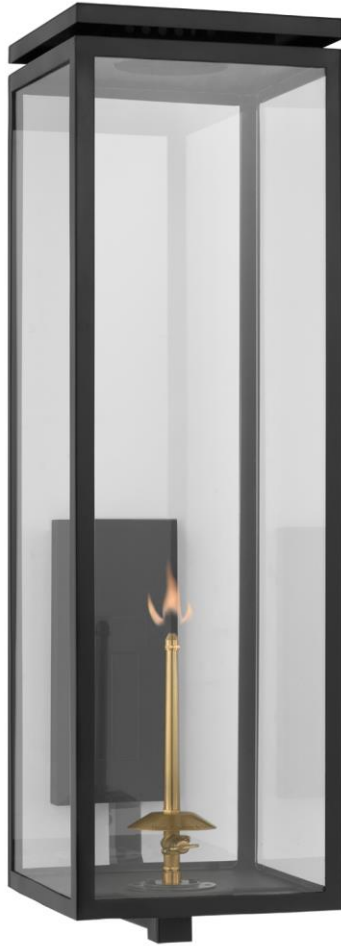

TEAR SHEET

Fresno Grande Bracketed Gas Wall Lantern

Item # CHO 2562BLK-CG

Designer: Chapman & Myers

Height: 30.5"

Width: 9"

Extension: 12.25"

Backplate: 4.5" x 10" Rectangle

Finishes: BLK, SC

Glass Options: CG

Single Burner

Wattage: 900 - 1400 BTU

Note: Powder-Coated Aluminum | Brass Details and Iron Hardware | Natural Gas Only | Adjustable Vents | Professional Installation Only | Limited Lifetime Warranty
Brass Will Patina

Gas light fixture supplied with 3/16" copper gas line and 3/16" x 1/4" gas line adaptor