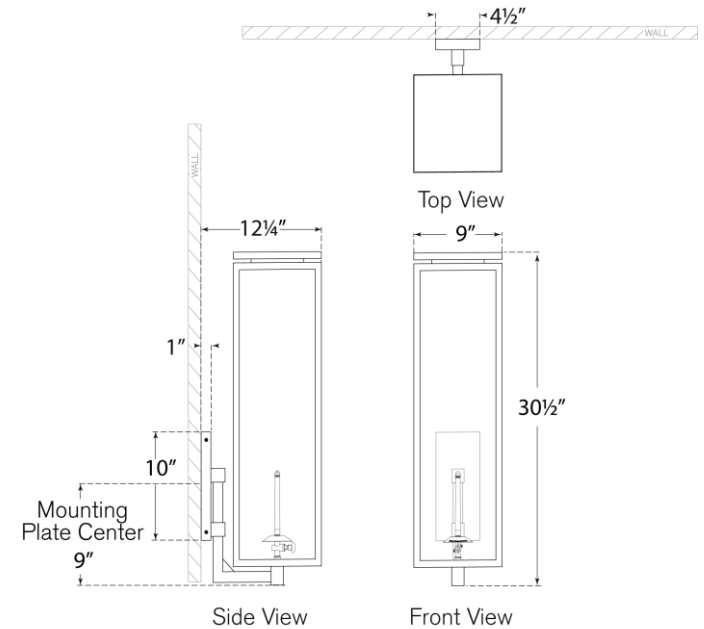

TEAR SHEET

Fresno Grande Bracketed Gas Wall Lantern

Item # CHO 2562BLK-CG

Designer: Chapman & Myers

Height: 30.5"

Width: 9"

Extension: 12.25"

Backplate: 4.5" x 10" Rectangle

Gas light fixture supplied with 3/16" copper gas line and 3/16" x 1/4" gas line adaptor