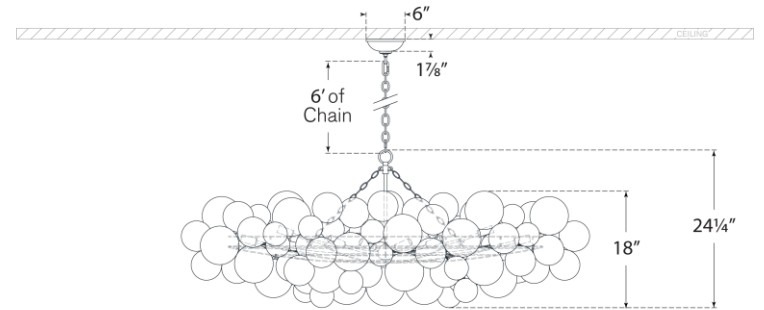

TEAR SHEET

Talia Large Linear Chandelier

Item # JN 5117PW-CG

Designer: Julie Neill

Height: 24.25"

Width: 63.25" x 25.5"

Canopy: 6" Round

Finishes: BSL, G, PW

Glass Options: CG

Socket: 12 - E12 Candelabra

Wattage: 12 - 6.5 LED B11

Weight: 51 Pounds

Note: UL Only | Assembly Required

Side View

Top View