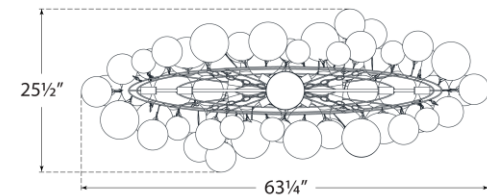

TEAR SHEET

Talia Large Linear Chandelier

Item # JN 5117PW-CG

Designer: Julie Neill

Height: 24.25"

Width: 63.25" x 25.5"

Canopy: 6" Round

Finishes: BSL, G, PW

Glass Options: CG

Socket: 12 - E12 Candelabra

Wattage: 12 - 6.5 LED B11

Weight: 51 Pounds

Note: UL Only | Assembly Required

Side View

Top View