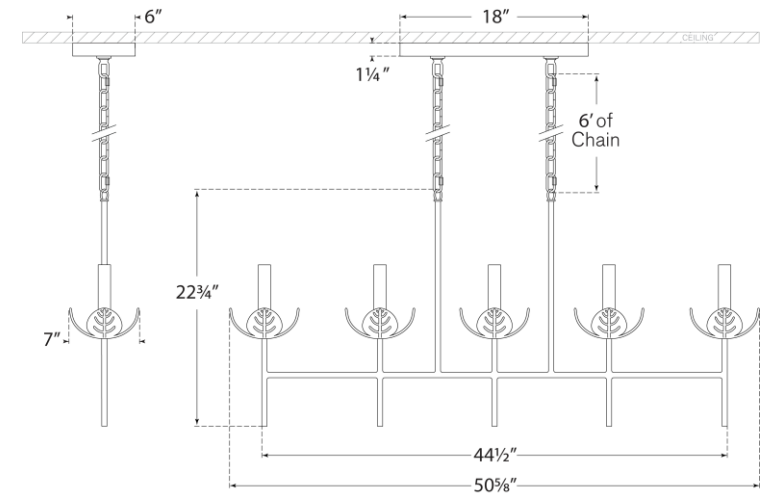

SPEC SHEET

Illana Large Linear Chandelier

Item # JN 5630AGL-L

Designer: Julie Neill

Height: 22.75"

Width: 50.5" x 7"

Canopy: 6" x 18" Rectangle

Finishes: AGL, BSL, PW

Shade Treatments: N/A, L

Shade Details: 4" x 5.5" x 6"

Socket: 5 - E12 Candelabra

Wattage: 5 - 60 C

Side View

Front View