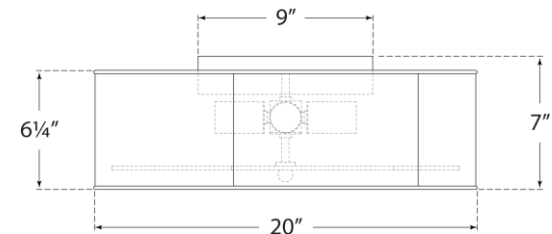

TEAR SHEET

Bryce Large Flower Flush Mount

Item # KS 4118PNK/WHT-FA

Designer: kate spade new york

Height: 7"

Width: 20"

Finishes: BSL/WHT, G/WHT, NVY/WHT, PNK/WHT, WHT/G

Glass Options: FA

Socket: 4 - E26 Keyless

Wattage: 4 - 40 A19

Weight: 14 Pounds

Bottom View