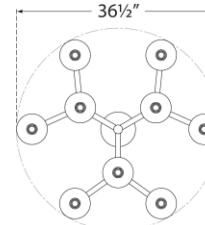

TEAR SHEET

Barrett Medium Knurled Chandelier

Item # RL 5224NB-NB

Designer: Ralph Lauren

O/A Height: 47"

Fixture Height: 19.5"

Min. Custom Height: 30"

Width: 37"

Canopy: 6" Round

Finishes: NB, PN

Shade Treatments: N/A, NB, PN

Shade Details: 2.5" x 7" x 4.75"

Socket: 9 - E12 Candelabra

Wattage: 9 - 40 T6

Weight: 32 Pounds

Bottom View
(No Shades)

Bottom View
(With Shades)