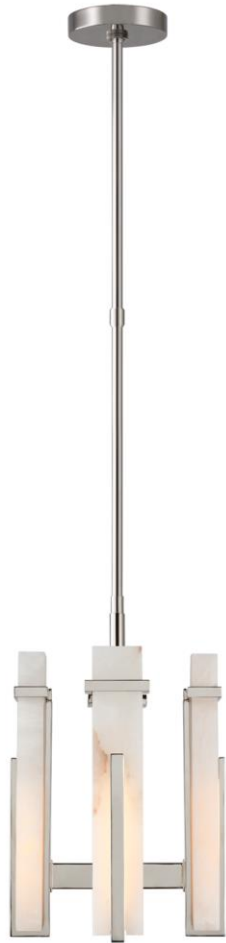

# SPEC SHEET

## Malik Small Chandelier

Item # S 5910PN-ALB

Designer: Ian K. Fowler

O/A Height: 54"

Fixture Height: 18.75"

Min. Custom Height: 25.5"

Width: 12"

Canopy: 4.75" Round

Finishes: BZ, HAB, PN

Glass Options: ALB, CG

Socket: Dedicated LED

Wattage: 35w (2800lm)

Note: UL Only | Custom Height Available | Alabaster is a Natural Stone | Variations in Color and Texture are Expected