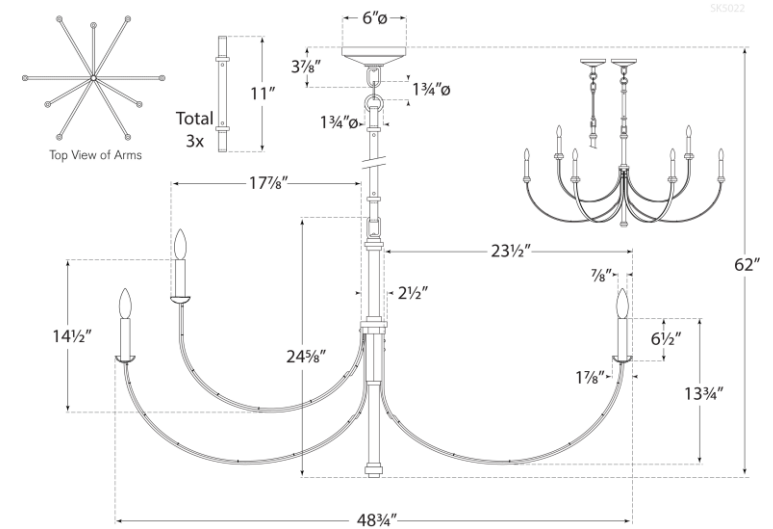

TEAR SHEET

Reims Large Chandelier

Item # SK 5022AI

Designer: Suzanne Kasler

O/A Height: 62"

Fixture Height: 24.75"

Min. Custom Height: 42"

Width: 48.75"

Canopy: 6" Round

Finishes: AI

Socket: 9 - E12 Candelabra

Wattage: 9 - 60 C11

Weight: 30 Pounds

Note: French Wired

VISUAL COMFORT