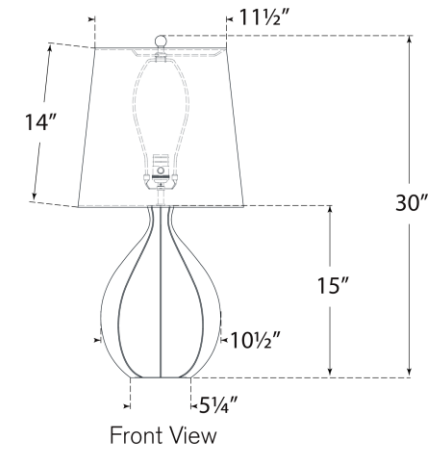

### Rana Large Table Lamp

Item # ARN 3628PBC-L

Designer: AERIN

Height: 30"

Width: 14.5"

Base: 5.25" Octagon

Finishes: BC, PBC, STW

Shade Treatments: L

Shade Details: 11.5" x 14.5" x 14"

Socket: E26 Dimmer

Wattage: 15 LED A19

Weight: 13 Pounds

Note: UL Only | Reactive Ceramic Glazes Will Vary in Color and Texture

Front View

Top View