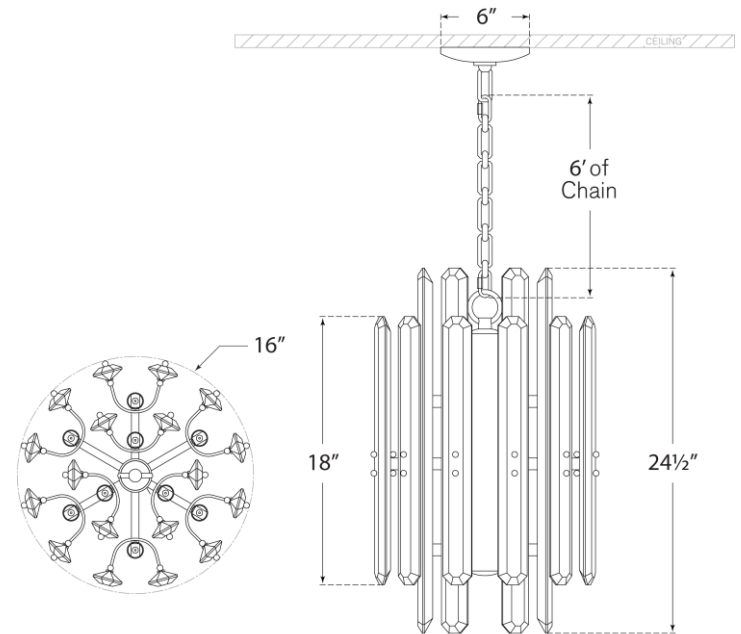

TEAR SHEET

Bonnington Tall Chandelier

Item # ARN 5128HAB-ALB

Designer: AERIN

Height: 24.5"

Width: 16"

Canopy: 6" Octagon

Finishes: HAB, PN

Trim Options: ALB, CG

Socket: 12 - E12 Candelabra

Wattage: 12 - 40 C11

Weight: 58 Pounds

Note: UL Only

Top View

Front View