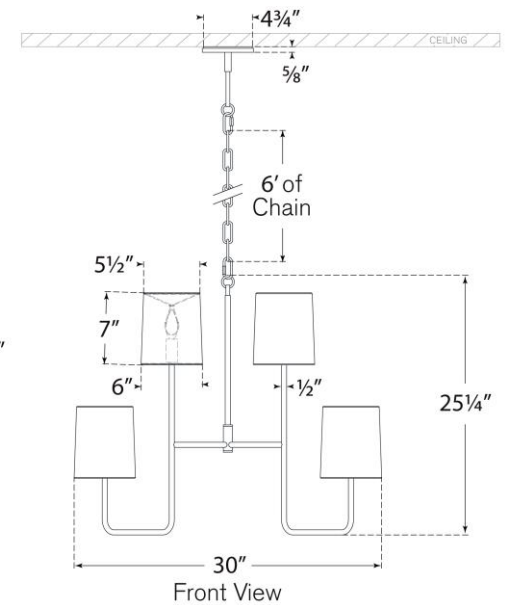

## Go Lightly Extra Large Two Tier Chandelier

Item # BBL 5083BZ-BZ

Designer: Barbara Barry

Height: 25.25"

Width: 30"

Canopy: 4.75" Round

Finishes: BZ, CW, G, PN, SB

Shade Treatments: BZ, CW, G, L, PN, SB

Shade Details: 5.5" x 6" x 7"

Socket: 8 - E12 Candelabra

Wattage: 8 - 6.5 LED B11

Weight: 17 Pounds

Note: UL Only

Top View

Front View