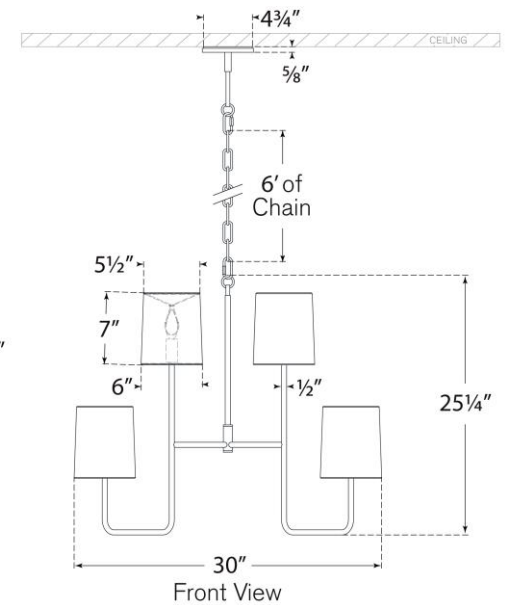

## Go Lightly Extra Large Two Tier Chandelier

Item # BBL 5083CW-L

Designer: Barbara Barry

Height: 25.25"

Width: 30"

Canopy: 4.75" Round

Finishes: BZ, CW, G, PN, SB

Shade Treatments: BZ, CW, G, L, PN, SB

Shade Details: 5.5" x 6" x 7"

Socket: 8 - E12 Candelabra

Wattage: 8 - 6.5 LED B11

Weight: 13 Pounds

Note: UL Only

Top View

Front View