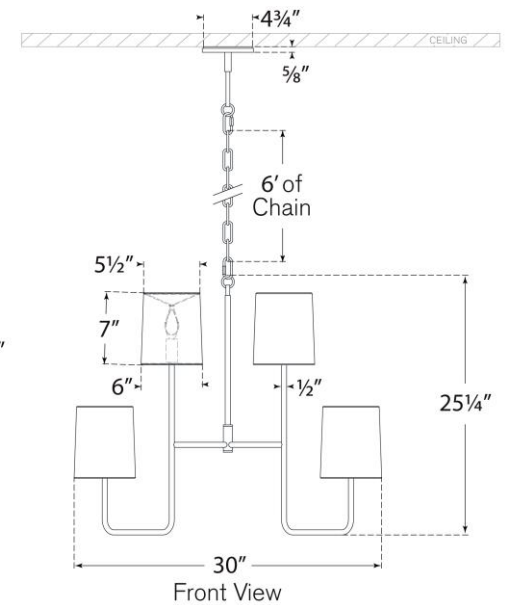

TEAR SHEET

Go Lightly Extra Large Two Tier Chandelier

Item # BBL 5083PN-PN

Designer: Barbara Barry

Height: 25.25"

Width: 30"

Canopy: 4.75" Round

Finishes: BZ, CW, G, PN, SB

Shade Treatments: BZ, CW, G, L, PN, SB

Shade Details: 5.5" x 6" x 7"

Socket: 8 - E12 Candelabra

Wattage: 8 - 6.5 LED B11

Weight: 17 Pounds

Note: UL Only

Top View

Front View