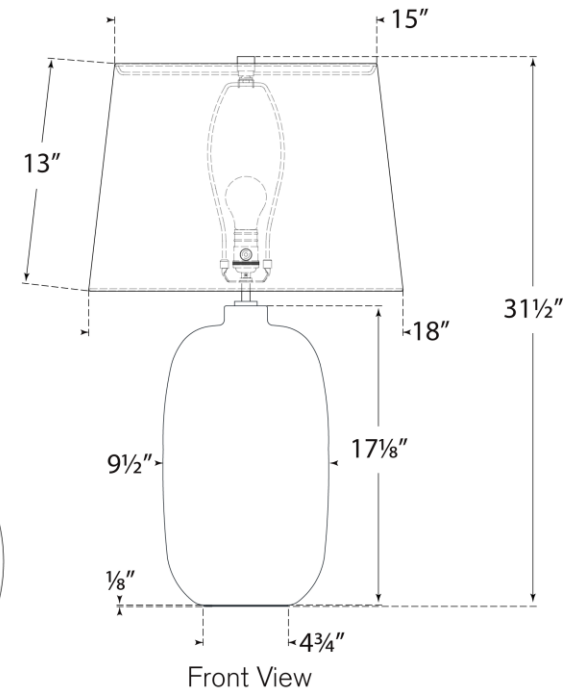

TEAR SHEET

Pemba Large Combed Table Lamp

Item # CHA 8660GWC-L

Designer: Chapman & Myers

Height: 31.5"

Width: 18"

Base: 4.75" Square

Finishes: CMB, GWC

Shade Treatments: L

Shade Details: 15/15" x 18/18" x 13" Square

Socket: E26 Dimmer

Wattage: 15 LED A19

Weight: 18 Pounds

Note: UL Only

Top View

Front View