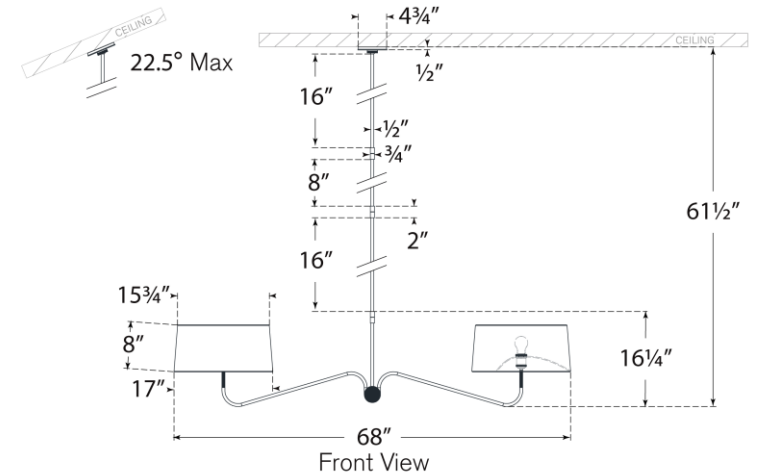

## Canto 68" Linear Chandelier

Item # TOB 5353HAB-L

Designer: Thomas O'Brien

O/A Height: 61.5"

Fixture Height: 16.25"

Width: 68"

Canopy: 4.75" Round

Finishes: BZ/HAB, HAB, PN

Shade Treatments: L

Shade Details: 15.75" x 17" x 8"

Socket: 2 - E26 Keyless

Wattage: 2 - 15 LED A19

Weight: 11 Pounds

Note: UL Only | Custom Height Available

Top View