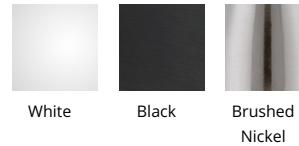

WAC LIGHTING

Fixture Type: _____

Catalog Number: _____

Project: _____

Location: _____

Ocularc 1.0

8W 0°-20° Adjustable Square

Model	Beam	Color Temp & CRI	Lumens	CBCP	Finish
R1BSA-08	F 45°	927 2700K - 90	585	870	BK Black
		930 3000K - 90	630	941	BN Brushed Nickel
	N 25°	927 2700K - 90	630	2225	WT White
		930 3000K - 90	680	2405	

Example: **R1BSA-08-F927-BK**

DESCRIPTION

Engineered with state of the art LED and driver technology, Ocularc 3.0, 2.0, 1.0 family of recessed lighting offers various styles, IC and Airtight Rated New Construction and Remodel, and low glare optical distributions to beautifully illuminate a diverse range of applications.

FEATURES

- Cutout 2 1/2"
- Single spot light source
- Ceiling thickness: 1/2" - 1"
- Sold as New Construction, may be reconfigured in the field for Remodel
- Driver concealed within the fixture
- 5 year warranty

SPECIFICATIONS

Construction:	Die-cast aluminum trim with aluminum heat sink
Power:	7.5W
Input:	120 VAC, 50/60Hz
Dimming:	ELV: 100-5% , TRIAC: 100-5%
Light Source:	Integrated LED 3 Step Mac Adam Ellipse
Rated Life:	50000 Hours
Cut Out:	2 1/2"
Finish:	Electrostatically Powder Coated:White, Electrostatically Powder Coated::Black, Electrostatically Powder Coated::Brushed Nickel
Ceiling Thickness:	1/2" - 1"
Operating Temp:	-4°F to 104°F (-20°C to 40°C)
Standards:	ETL, cETL, Damp Location Listed, Energy Star 2.0, Title 24 JA8-2019 Compliant, IC, Airtight

FINISHES:

LINE DRAWING: