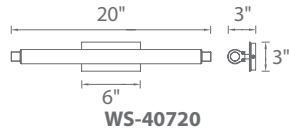

VISTA – model: WS-407
 dwelLED™ LED Bath

WAC LIGHTING
 Responsible Lighting®

Fixture Type:

Catalog Number:

Project: _____

Location: _____

PRODUCT DESCRIPTION

On the cutting edge of technology and aesthetics, bath lighting can now be both refined and robust. A sleek look with durable and optically enhanced coextruded acrylic diffuser, this water-tight design is complete with state of the art LED. Adapts to any space with vertical or horizontal mounting. Adorned with brushed aluminum end caps and hardware Vista is sure to add substance, luminosity, and optical efficacy to any space.

FEATURES

- Spot free linear illumination
- Conversion plate for 4" junction box included
- Adjustable backplate
- Co-extruded clear and white acrylic provides substance, luminosity and optical efficacy
- Mount vertically or horizontally
- Driver located in standard 2" x 4" junction box
- Universal driver (120V-220V-277V)
- Color Temp: 3000K
- CRI: 90
- Dimming: 100% - 5% ELV
- Rated Life: 54,000 hours
- Input: 120 - 277V

ORDER NUMBER

| | Length | Watt | LED Lumens | Delivered Lumens | Finish |
|-----------------|--------|-------|------------|------------------|---|
| WS-40720 | 20" | 15.5W | 1385 | 1190 | AL Brushed Aluminum  |
| WS-40726 | 26" | 21W | 1710 | 1500 | |
| WS-40738 | 38" | 31.5W | 2670 | 2380 | |