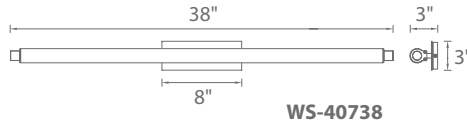

VISTA – model: WS-407
 dwelLED™ LED Bath

WAC LIGHTING
 Responsible Lighting®

Fixture Type:

Catalog Number:

Project: _____

Location: _____

PRODUCT DESCRIPTION

On the cutting edge of technology and aesthetics, bath lighting can now be both refined and robust. A sleek look with durable and optically enhanced coextruded acrylic diffuser, this water-tight design is complete with state of the art LED. Adapts to any space with vertical or horizontal mounting. Adorned with brushed aluminum end caps and hardware Vista is sure to add substance, luminosity, and optical efficacy to any space.

FEATURES

- Spot free linear illumination
- Conversion plate for 4" junction box included
- Adjustable backplate
- Co-extruded clear and white acrylic provides substance, luminosity and optical efficacy
- Mount vertically or horizontally
- Driver located in standard 2" x 4" junction box
- Universal driver (120V-220V-277V)
- Color Temp: 3000K
- CRI: 90
- Dimming: 100% - 5% ELV
- Rated Life: 54,000 hours
- Input: 120 - 277V

ORDER NUMBER

| | Length | Watt | LED Lumens | Delivered Lumens | Finish |
|-----------------|--------|-------|------------|------------------|---|
| WS-40720 | 20" | 15.5W | 1385 | 1190 | AL Brushed Aluminum  |
| WS-40726 | 26" | 21W | 1710 | 1500 | |
| WS-40738 | 38" | 31.5W | 2670 | 2380 | |