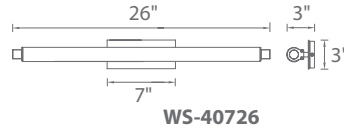

VISTA – model: WS-407
 dwelLED™ LED Bath

WAC LIGHTING
 Responsible Lighting®

Fixture Type:

Catalog Number:

Project: _____

Location: _____

PRODUCT DESCRIPTION

On the cutting edge of technology and aesthetics, bath lighting can now be both refined and robust. A sleek look with durable and optically enhanced coextruded acrylic diffuser, this water-tight design is complete with state of the art LED. Adapts to any space with vertical or horizontal mounting. Adorned with brushed aluminum end caps and hardware Vista is sure to add substance, luminosity, and optical efficacy to any space.

FEATURES

- Spot free linear illumination
- Conversion plate for 4" junction box included
- Adjustable backplate
- Co-extruded clear and white acrylic provides substance, luminosity and optical efficacy
- Mount vertically or horizontally
- Driver located in standard 2" x 4" junction box
- Universal driver (120V-220V-277V)
- Color Temp: 3000K
- CRI: 90
- Dimming: 100% - 5% ELV
- Rated Life: 54,000 hours
- Input: 120 - 277V

ORDER NUMBER

| | Length | Watt | LED Lumens | Delivered Lumens | Finish |
|-----------------|--------|-------|------------|------------------|---|
| WS-40720 | 20" | 15.5W | 1385 | 1190 | AL Brushed Aluminum  |
| WS-40726 | 26" | 21W | 1710 | 1500 | |
| WS-40738 | 38" | 31.5W | 2670 | 2380 | |