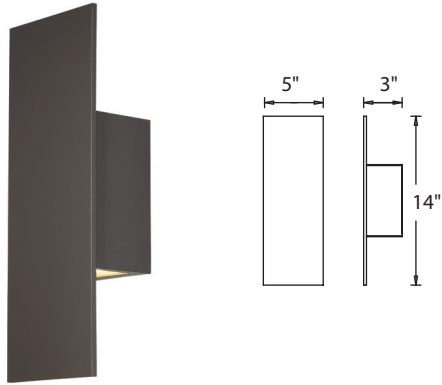

ICON – model: WS-W546
 dwelLED™ LED Outdoor

WAC LIGHTING
 Responsible Lighting®

Fixture Type:

Catalog Number:

Project: _____

Location: _____

PRODUCT DESCRIPTION

Like a simple reference to something greater, the up and down lights accentuate linear architectural forms. A simple shape, with infinite applications, the Icon features a shielded light source for great low-glare illumination. Constructed with a solid die cast aluminum and powder coated finish. The light engine is factory sealed for maximum protection against the harshest elements.

FEATURES

- Simple shape, simple idea, infinite applications
- Shielded light source for great low-glare illumination
- Driver located inside the fixture
- Up & down light
- Universal driver (120V-220V-277V)
- Color Temp: 3000K
- CRI: 90
- Dimming: 100% - 5% ELV
- Rated Life: 54,000 hours
- Input: 120 - 277V

SPECIFICATIONS

Construction: Aluminum and White Diffuser Lens

Light Source: High output LED.

Finish: Brushed Aluminum (AL), Bronze (BZ)

Standards: ETL & cETL wet location listed. IP 65.

ORDER NUMBER

	Watt	LED Lumens	Delivered Lumens	Finish
WS-W54614	11W	845	455	AL <i>Brushed Aluminum</i> BZ <i>Bronze</i>