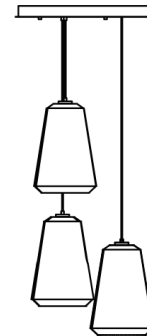

Ordering Information:

White	Qty.	Lamp	DIA.	H
ISLP11WHRND3	3	60W (MAX)	24"	16"