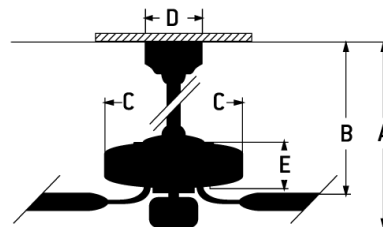

- Two options included to control fan: Included WIDC Handheld Control or Smart by Bond WIFI enabled to use with most smart phone and devices
- Integrated Clear Glass Dome Light Kit with 3 x 7W Dimmable LED Bulbs Included
- Custom Reversible Driftwood/Greywood Blades Included
- Energy Saving 6 Speed Reversible DC Motor
- Dual Mount (Flat or Angled Ceiling up to 23°)
- For slope greater than 23° use Craftmade SMA180XXX slope adapter - sold separately
- 6" Downrod Included
- Limited Lifetime Warranty

Specs

Blade Sweep Opt (in.)	52
Blades	5
Blade Pitch (deg)	11.70
Motor Size (MM)	123x67.3
Amps at High Speed	0.40
Watts (Hi Speed)	28.02
Energy Guide Watts	17
Energy Guide CFM	3582
Energy Guide CFM_Watts	208
Energy Guide Est. Yearly Energy Cost	5
High Speed (CFM)	5823
Low Speed (CFM)	1040.51
Carton Size (CU FT)	1.95
Bulb CCT	3000
Bulb Wattage	7
Compatible Control Types	WIDC Handheld;DC-Remote-WiFi
CRI	80

Dimensions

A:	18.57
B:	12.19
C:	9.61
D:	5.83
E:	3.58
F: w/o Light Kit - Downrod Length (in.)	6

Light Kit Options	Integrated
Lumens	2105
Mounting Location	Indoor
Shipping Weight (lbs.)	19.83
Warranty	Limited Lifetime Warranty