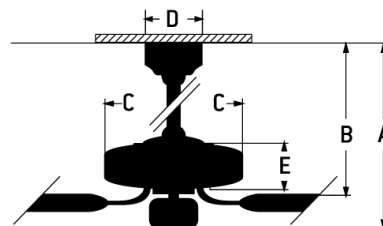

Pro Plus 101 Indoor Fan - P101W5-52WWOK

52" Pro Plus Fan with Clear Bowl Light Kit and Blades in White

Color White

The ideal combination of excellent performance, exceptional value and timeless style, the Craftmade Pro Plus 52" ceiling fan with clear glass bowl light with dimmable LED bulbs included featuring a clean motor, updated straight blade arms and canopy is built for performance. The dual mount, 3-speed, reversible fan includes custom 52" reversible blades.

- Standard, 3-Speed Reversible Motor
- Integrated Clear Glass Bowl Light Kit with 3 x 7W Non-Dimmable LED Bulbs Included
- Custom Reversible White/Washed Oak Blades Included
- Universal Remote Control Optional - Sold Separately
- Dual Mount (Flat or Angled Ceiling)
- 4" Downrod Included
- Limited Lifetime Warranty

Specs

Blade Sweep Opt (in.)	44/52
Blades	5
Blade Pitch (deg)	11.50
Motor Size (MM)	153x13
Amps at High Speed	0.56
Watts (Hi Speed)	67.36
Energy Guide Watts	42
Energy Guide CFM	3343
Energy Guide CFM_Watts	79
Energy Guide Est. Yearly Energy Cost	12
High Speed (CFM)	4598
Low Speed (CFM)	1924.77
Carton Size (CU FT)	2.01
Bulb CCT	3000
Bulb Wattage	7

Dimensions

A:	17.69
B:	11.25
C:	11.56
D:	5.51
E:	4.54
F: w/o Light Kit - Downrod Length (in.)	4

Compatible Control Types	CM-4SDH;CM-4SDH-5;CM-601F;CM-6AL;CM-6W;CM-7AL;CM-7AL-LED;CM-7W;CM-7W-LED;CM-8AL;CM-8W;CM-DSF01-10Z;CM-DSF021-10Z;CM-RTF-W;RCI-103;RCI-103, WCI-100;RCI-103-A;RCI-103-A, WCI-100;RCI-104;UCI-2000;UCI-2000-2;UCI-Remote;UCI-Wall;WUCI-1000;WUCI-Wall
CRI	80
Light Kit Options	Light Kit Included (Optional)
Lumens	1600
Mounting Location	Indoor
Shipping Weight (lbs.)	22.11
Warranty	Limited Lifetime Warranty