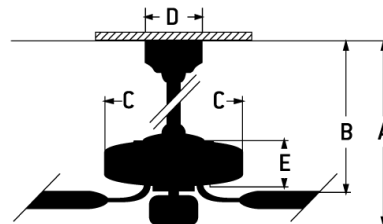

NEW

Pro Plus - P104WPLN5-52WWOK

52" Pro Plus Fan with 4 Light Kit Clear Glass and Blades in White/Polished Nickel

Color White-Polished Nickel

The ideal combination of excellent performance, exceptional value and timeless style, the Craftmade Pro Plus 52" ceiling fan with clear glass four light with dimmable LED bulbs included featuring a clean motor, updated straight blade arms and canopy is built for performance. The dual mount, 3-speed, reversible fan includes custom 52" reversible blades.

- Standard, 3-Speed Reversible Motor
- Integrated 4 Light Clear Glass Light Kit with 4 x 7W Non-Dimmable LED Bulbs Included
- Custom Reversible White/Washed Oak Blades Included
- Universal Remote Control Optional - Sold Separately
- Dual Mount (Flat or Angled Ceiling)
- 4" Downrod Included
- Limited Lifetime Warranty

Specs

Blade Sweep Opt (in.)	52
Blades	5
Blade Pitch (deg)	11.50
Motor Size (MM)	153x13
Amps at High Speed	0.56
Watts (Hi Speed)	67.36
Energy Guide Watts	42
Energy Guide CFM	3390
Energy Guide CFM_Watts	80
Energy Guide Est. Yearly	12
Energy Cost	
High Speed (CFM)	4676
Low Speed (CFM)	1938.47
Carton Size (CU FT)	2.08
Bulb CCT	3000
Bulb Wattage	7

Dimensions

A:	19.16
B:	11.25
C:	11.56
D:	5.51
E:	4.54
F: w/o Light Kit -	4.54
Downrod Length (in.)	4

Compatible Control Types	CM-4SDH;CM-4SDH-5;CM-601F;CM-6AL;CM-6W;CM-7AL;CM-7AL-LED;CM-7W;CM-7W-LED;CM-8AL;CM-8W;CM-DSF01-10Z;CM-DSF021-10Z;CM-RTF-W;RCI-103;RCI-103-A;RCI-104;UCI-2000;UCI-2000-2;UCI-Remote;UCI-Wall;WUCI-1000;WUCI-Wall
CRI	80
Light Kit Options	Integrated
Lumens	3200
Mounting Location	Indoor
Shipping Weight (lbs.)	21.34
Warranty	Limited Lifetime Warranty