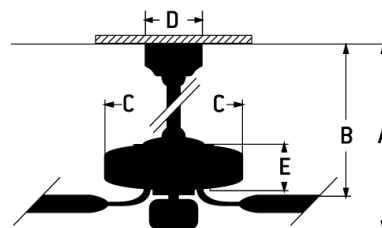

Pro Plus 211 Indoor Fan - P211BN5-52BNGW

52" Pro Plus Fan with White Bowl Light Kit and Blades in Brushed Satin Nickel

Color Brushed Satin Nickel

Blade Finish BNGW

The ideal combination of excellent performance, exceptional value and timeless style, the Craftmade Pro Plus 52" ceiling fan with frosted white glass bowl and non-dimmable LED bulbs (included) features a clean motor, updated straight blade arms and canopy. Built for performance, the dual mount, 3-speed, reversible fan includes custom 52" blades and is remote control compatible (sold separately).

- Standard, 3-Speed Reversible Motor
- Included Optional White Glass Bowl Light Kit with Two Non-Dimmable 9W LED Bulbs
- Custom Reversible Brushed Nickel/Greywood Blades Included
- Universal Remote Control Optional - Sold Separately
- Dual Mount (Flat or Angled Ceiling)
- 4" Downrod Included
- Limited Lifetime Warranty

Specs

Blade Sweep Opt (in.)	52
Blades	5
Blade Pitch (deg)	11.50
Motor Size (MM)	153x13
Amps at High Speed	0.56
Watts (Hi Speed)	67.36
Energy Guide Watts	42
Energy Guide CFM	3343
Energy Guide CFM_Watts	79
Energy Guide Est. Yearly	12
Energy Cost	
High Speed (CFM)	4598
Low Speed (CFM)	1920.89
Carton Size (CU FT)	2.01
Bulb CCT	3000
Bulb Wattage	9

Dimensions

A:	17.93
B:	11.26
C:	11.56
D:	5.12
E:	4.54
F: w/o Light Kit -	4.54
Downrod Length (in.)	4

Compatible Control Types	CM-4SDH;CM-4SDH-5;CM-601F;CM-6AL;CM-6W;CM-7AL;CM-7AL-LED;CM-7W;CM-7W-LED;CM-8AL;CM-8W;CM-DSF01-10Z;CM-DSF021-10Z;CM-RTF-W;RCI-103;RCI-103, WCI-100;RCI-103-A;RCI-103-A, WCI-100;RCI-104;UCI-2000;UCI-2000-2;UCI-Remote;UCI-Wall;WUCI-1000;WUCI-Wall
CRI	80
Light Kit Options	Light Kit Included (Optional)
Lumens	1206
Mounting Location	Indoor
Shipping Weight (lbs.)	18.57
Warranty	Limited Lifetime Warranty