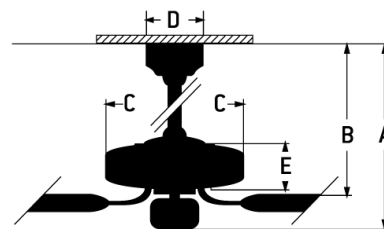

Super Pro 111 Indoor Fan - S111W5-60WWOK

60" Ceiling Fan with Blades and Optional Light Kit Included

Color White

The ideal combination of excellent performance, exceptional value and timeless style, the NEW Craftmade Super Pro 60" ceiling fan with white frost glass bowl light (dimmable LED bulbs included) featuring a clean motor, updated straight blade arms and canopy is built for performance. The dual mount, heavy-duty, 3-speed, reversible fan includes custom 60" reversible blades. Optional remote controls are available.

- Heavy Duty 3 Speed Motor
- Custom Reversible Blades (Included)
- 4" Downrod (Included)
- Dual Mount (Flat or Angled Ceiling)
- Hardwired Switch Compatible
- Limited Lifetime Warranty

Specs

Blade Sweep Opt (in.)	60
Blades	5
Blade Pitch (deg)	12.50
Motor Size (MM)	188x20
Amps at High Speed	0.73
Watts (Hi Speed)	86.62
Energy Guide Watts	51
Energy Guide CFM	4324
Energy Guide CFM_Watts	84
Energy Guide Est. Yearly Energy Cost	14
High Speed (CFM)	6555
Low Speed (CFM)	1808.29
Carton Size (CU FT)	2.19
Bulb CCT	3000
Bulb Wattage	9
Compatible Control Types	CM-4SDH;CM-4SDH-5;CM-601F;CM-6AL;CM-6W;CM-7AL;CM-7AL-LED;CM-7W;CM-7W-LED;CM-8AL;CM-8W;CM-DSF01-10Z;CM-DSF021-10Z;CM-RTF-W;RCI-103;RCI-103, WCI-100;RCI-103-A;RCI-103-A, WCI-100;RCI-104;UCI-2000;UCI-2000-2;UCI-Remote;UCI-Wall;WUCI-1000;WUCI-Wall
CRI	80
Light Kit Options	Light Kit Included (Optional)

Dimensions

A:	17.50
B:	10.77
C:	11.56
D:	5.51
E:	4.54
F: w/o Light Kit - Downrod Length (in.)	4

Lumens	2400
Mounting Location	Indoor
Shipping Weight (lbs.)	29.76
Warranty	Limited Lifetime Warranty

Craftmade • PO Box 191063 • Dallas, TX • 75219 • • • © 2023 All Rights Reserved