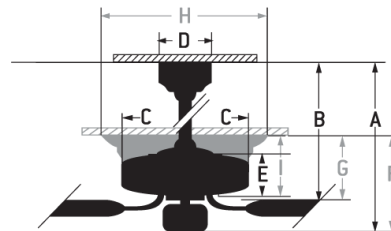

Teana Indoor Fan - TEA52FB4

52" Ceiling Fan with Blades and Integrated Light Kit

Color Flat Black

High style and value set the tone for the Teana ceiling fan by Craftmade. The simple yet handsome cylinder-shaped Teana encompasses striking blade holders and plank blades. And to keep you in control, the Teana offers either a hard-wired wall or a hand-held wireless remote.

- Standard 3-Speed Reversible Motor
- 6" Downrod Included
- Tri-Mount
- 52" Reversible Blades in Silver/Walnut (Included)
- Integrated LED Light Source (Dimmable)
- Hard-Wired Wall Control (Included)
- Dual 4-Speed/Dimmer

Specs

Blade Sweep Opt (in.)	52
Blades	4
Blade Pitch (deg)	12
Motor Size (MM)	153X15
Amps at High Speed	0.50
Watts (Hi Speed)	60
Energy Guide Watts	41
Energy Guide CFM	2852
Energy Guide CFM_Watts	70
Energy Guide Est. Yearly	11
Energy Cost	
High Speed (CFM)	3737.02
Low Speed (CFM)	1848.79
Carton Size (CU FT)	1.18
Bulb CCT	3000
Bulb Wattage	22
Compatible Control Types	CM-4SDH;CM-4SDH-5;CM-601F;CM-6AL;CM-6W;CM-7AL;CM-7AL-LED;CM-7W;CM-7W-LED;CM-8AL;CM-8W;CM-DSF01-10Z;CM-DSF021-10Z;CM-RTF-W;RCI-103;RCI-103, WCI-100;RCI-103-A;RCI-103-A, WCI-100;RCI-104;UCI-2000;UCI-2000-2;UCI-Remote;UCI-Wall;WUCI-1000;WUCI-Wall
CRI	90

Dimensions

A:	15.55
B:	12.28
B: (2nd downrod)	7.76
C:	7.09
D:	5.12
E:	9.02
H:	5.12
I:	9.02
G:	7.64
F: w/ Light Kit -	10.83
F: w/o Light Kit -	9.02
Downrod Length (in.)	6

Light Kit Options	Integrated Light Kit
Lumens	1045
Mounting Location	Indoor
Shipping Weight (lbs.)	16.76
Warranty	Limited Lifetime Warranty