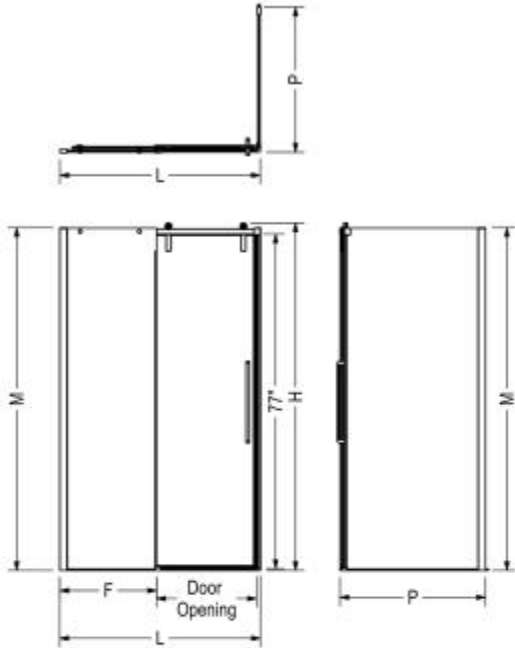

Nebula Return Panel for 36 in. Base

Model number:

135865

Dimensions: 78.75"

Installation:

Material:

Standard Features:

- 8 mm (5/16 in.) tempered glass with a height of 78 3/4 in.
- Lotus easy clean protection for effortless maintenance
- Return panel for 36" wide shower bases
- Add 1 return panel to a Nebula sliding alcove door for a corner unit
- 3 finishes: Chrome, Brushed Nickel, Matte Black

Glass Pattern(s):

Clear (900)

Certifications

MAAX products adhere to one or more of the following certifications:

Recommended products (Visit our website for a complete list of our recommended products)

No	Description
<input type="checkbox"/> 135870	Nebula 44 ½-46 ½ x 78 ¾ in. 8mm Sliding Shower Door for Alcove Installation
<input type="checkbox"/> 135875	Nebula 56 ½-58 ½ x 78 ¾ in. 8mm Sliding Shower Door for Alcove Installation

Nebula Return Panel for 36 in. Base

Model number:

135865

Dimensions: 78.75"

Installation:

Material:

STANDARD

Code	Description	H	M	L Adjustable	F	P Adjustable	Door Opening	Wall Adjustment
135870	Nebula 44 1/2" x 46 1/2" x 78 3/4"	80"	78 3/4"	44 1/2" - 46 1/2"	21 1/2"	-	17 1/8" - 19 1/8"	3/4"
135875	Nebula 56 1/2" x 58 1/2" x 78 3/4"	80"	78 3/4"	56 1/2" - 58 1/2"	27 1/2"	-	23 1/8" - 25 1/8"	3/4"
135865	Return Panel 36"	80"	78 3/4"	-	-	34 1/4" - 35"	-	3/4"

All dimensions are approximate. Structure measurements must be verified against the unit to ensure proper fit.

Dimensions

78 3/4 In.
(2000 mm)

Glass Thickness

5/16 in.

Weight

83 lbs - 37.6 kg

Frame Type