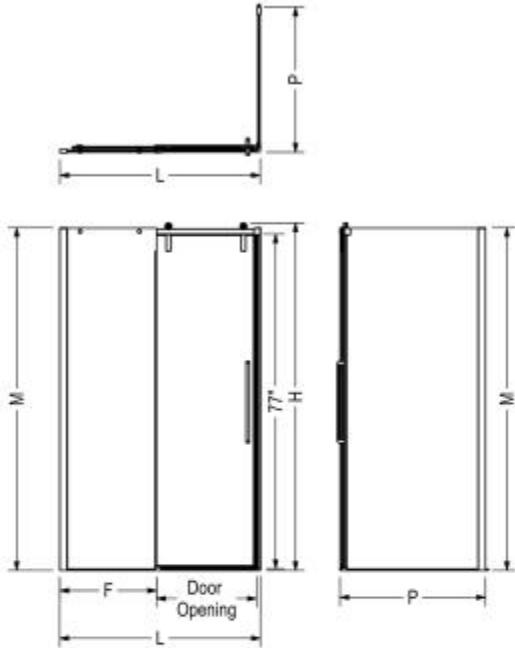

Nebula Return Panel for 36 in. Base

Model number:

135865

Dimensions: 78.75"

Installation:

Material:

Standard Features:

- 8 mm (5/16 in.) tempered glass with a height of 78 3/4 in.
- Lotus easy clean protection for effortless maintenance
- Return panel for 36" wide shower bases
- Add 1 return panel to a Nebula sliding alcove door for a corner unit
- 3 finishes: Chrome, Brushed Nickel, Matte Black

Glass Pattern(s):

Clear (900)

Certifications

MAAX products adhere to one or more of the following certifications:

Recommended products (Visit our website for a complete list of our recommended products)

No	Description
<input type="checkbox"/> 135870	Nebula 44 1/2-46 1/2 x 78 3/4 in. 8mm Sliding Shower Door for Alcove Installation
<input type="checkbox"/> 135875	Nebula 56 1/2-58 1/2 x 78 3/4 in. 8mm Sliding Shower Door for Alcove Installation

Nebula Return Panel for 36 in. Base

Model number:

135865

Dimensions: 78.75"

Installation:

Material:

STANDARD

Code	Description	H	M	L Adjustable	F	P Adjustable	Door Opening	Wall Adjustment
135870	Nebula 44 1/2" x 46 1/2" x 78 3/4"	80"	78 3/4"	44 1/2" - 46 1/2"	21 1/2"	-	17 1/8" - 19 1/8"	3/4"
135875	Nebula 56 1/2" x 58 1/2" x 78 3/4"	80"	78 3/4"	56 1/2" - 58 1/2"	27 1/2"	-	23 1/8" - 25 1/8"	3/4"
135865	Return Panel 36"	80"	78 3/4"	-	-	34 1/4" - 35"	-	3/4"

All dimensions are approximate. Structure measurements must be verified against the unit to ensure proper fit.

Dimensions

78 3/4 In.
(2000 mm)

Glass Thickness

5/16 in.

Weight

83 lbs - 37.6 kg

Frame Type