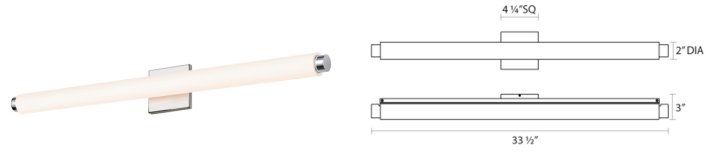

Project:

Tubo Slim LED Bath Bar Spec Sheet

SKU: 2432.01-DT Learn more at:
<https://sonnemanlight.com/tubo-slim-led-bath-bar>

Description: **Elegantly slender tubular glass LED bath bar and sconce lighting system.** Available with custom end trims, in a choice of finishes and sizes. Also available as a [Sconce](#) and [Panel Sconce](#).

Type #:

Dimensions

Height:	4.25"
Width:	33.5"
Extends:	3"
Minimum Extension:	3"
Maximum Extension:	3"
Size:	32"
Canopy/Backplate/Base Depth:	4.25
Canopy/Backplate/Base Height:	4.25

Electrical Specs

Bulb(s) Included?:	Yes
Bulb 1 Type:	Integral LED
Input Voltage:	120VAC
Wattage:	21
Initial Lumens:	1440
Delivered Lumens:	1095
Color Temperature:	3000K
CRI:	90
Power Supply Type:	Transformer
Power Supply Quantity:	1
Power Supply Location:	Outlet Box
Dimming Type:	ELV
Bulb Max Wattage:	21

Installation

Installation:	Licensed electrician required
Installation Orientation:	Any Orientation

Shipping

Carton 1 L x W x H:	36" X 7" X 7"
Carton 1 Gross Weight:	4 LBS
Fixture Weight:	4

Shade

Shade 1 Material:	Tubular Etched Glass
-------------------	----------------------

General Listings

Features:	Damp Rated
Certification:	C-ETL-US
Color/Finish:	Polished Chrome w/Drum Trim
Dark Sky Friendly:	N