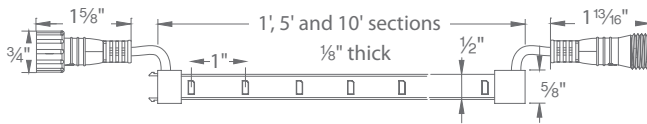

PRODUCT DESCRIPTION

Flexible tape light with UV stabilized silicone seals that protect against water and dusts.

FEATURES

- Conveniently adapts into existing 12V system
- IP 68 rated for submersible up to 5 feet
- May be tied into any 12V landscape lighting system
- Maximum of 40 ft per run to stay within 5 amps
- Flexible linear lights maybe cut to desired length at the end of the run
- Various lengths may be joined together with IP68 rated connectors
- UV-stabilized silicone seals and protects the tape sections
- Maintains constant lumen output against voltage drop
- UL 1838 Listed